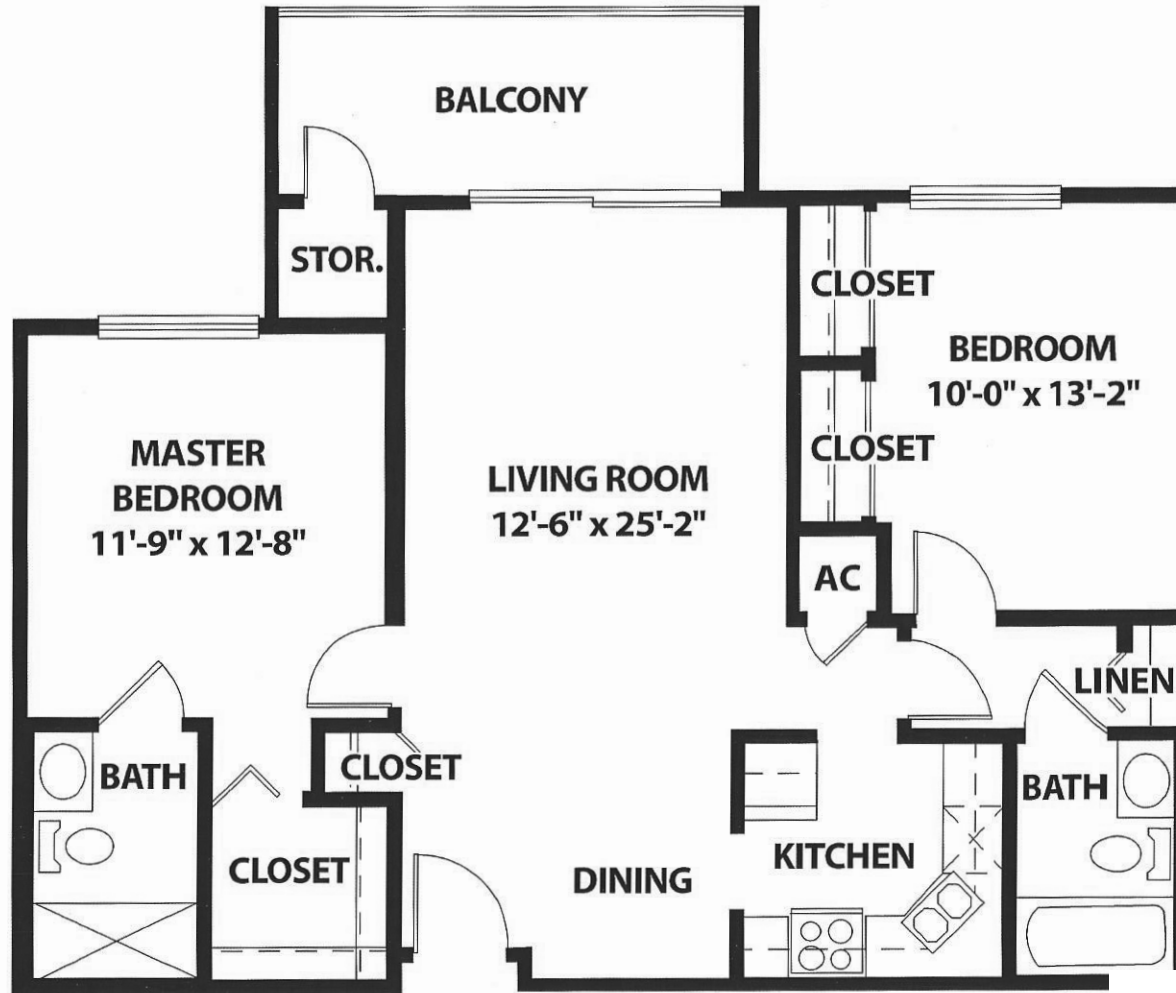

# Durango 956 sf Two-Bedroom

Dimensions and window locations may vary slightly.

Managed by  Life Care Services®